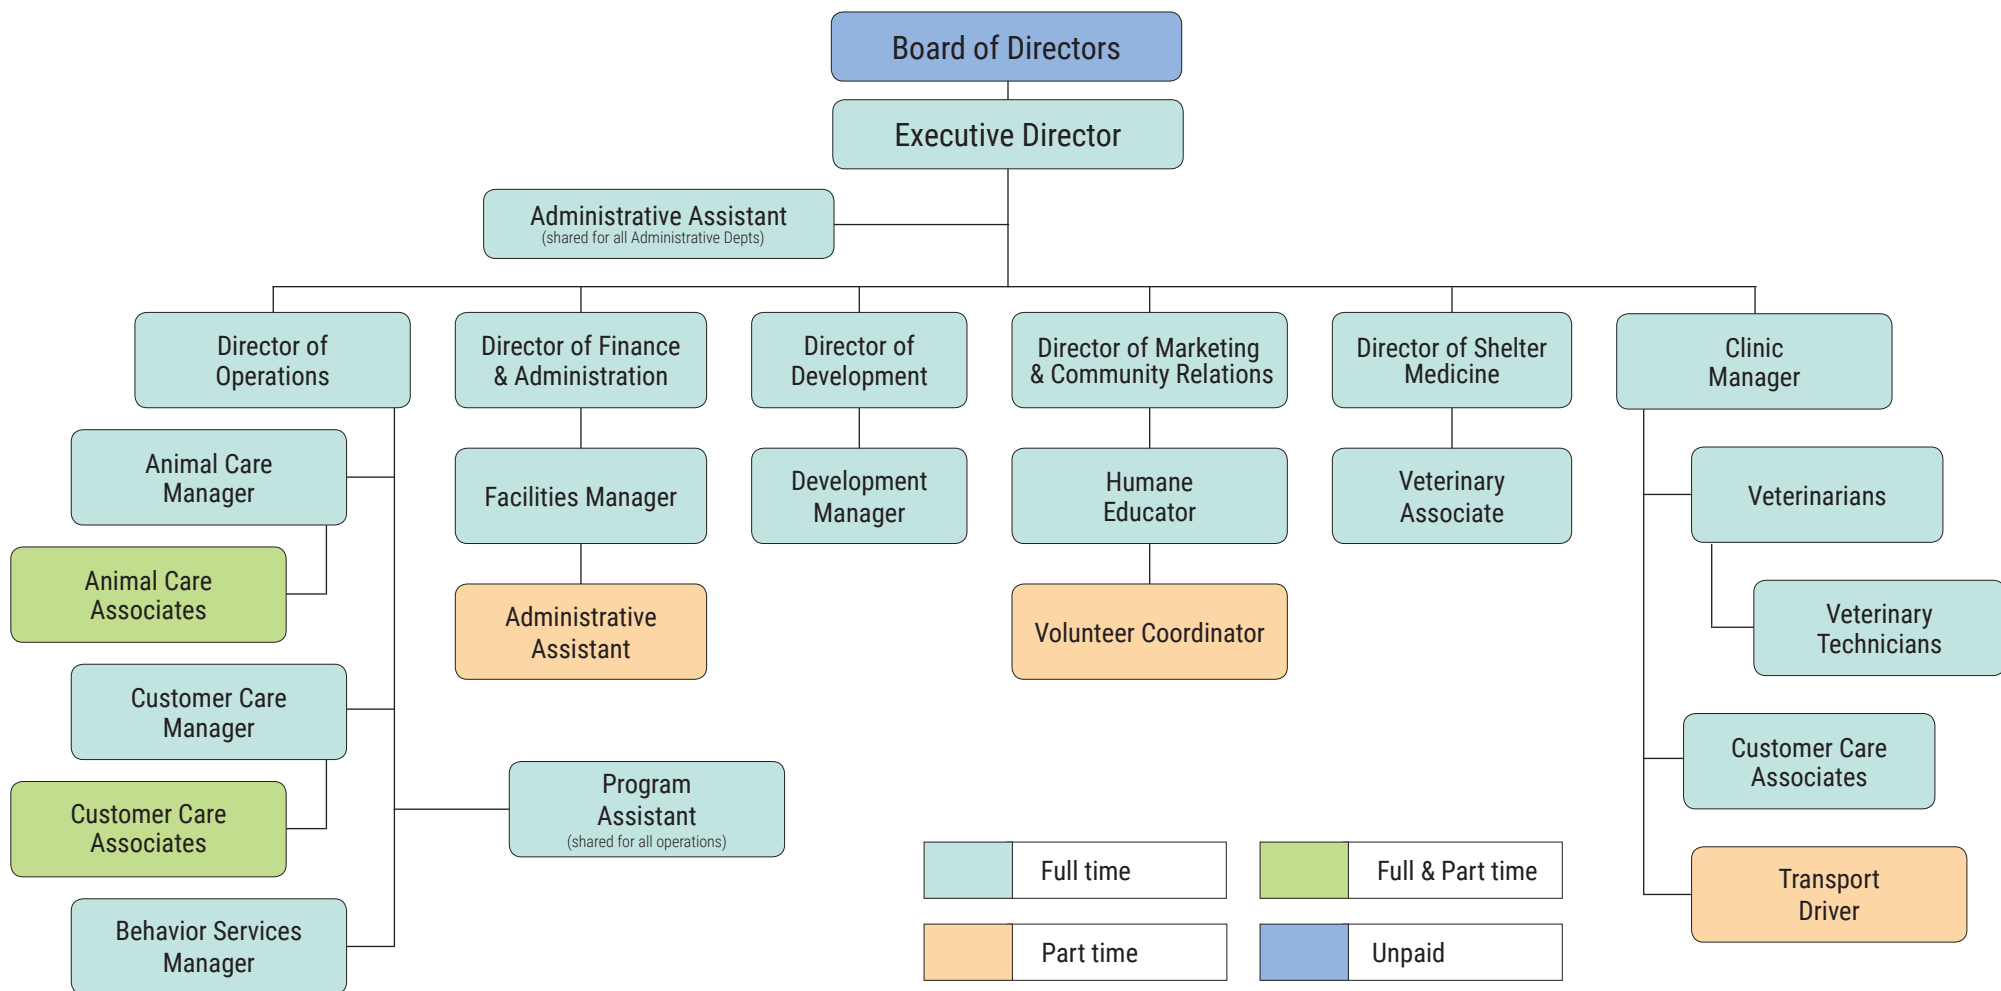

# POTTER LEAGUE FOR ANIMALS OPERATIONAL ORGANIZATIONAL CHART

Admin & Finance	Development	Marketing & Community Relations	Shelter Operations	Shelter Veterinary Care	Spay & Neuter Clinic
Accounting & Bookkeeping	Planned Gifts, Major Donor	Website, Blog, Social Mkt	Public Relations	Veterinary/Medical Care	Veterinary/Medical Care
Human Resources	Capital & Other Campaigns	Marketing	School Programs	Surgical Suite Operations	Customer Care
Benefits Administration	Annual Fund	Advertising	Summer Camp		Transport
Staff Training/Orientation	Special Events	Publications/Newsletters	Advocacy	Financial Assistance	Clinic Administration
Financial Assistance Program	Donor Thank Yous	Graphic Design	Pet University	Customer Care/Adoption	
Retail Sales	Stewardship	Communication	Volunteerism		
Technology & IT	Database Management				
Facility Management					
Energy Management Systems					